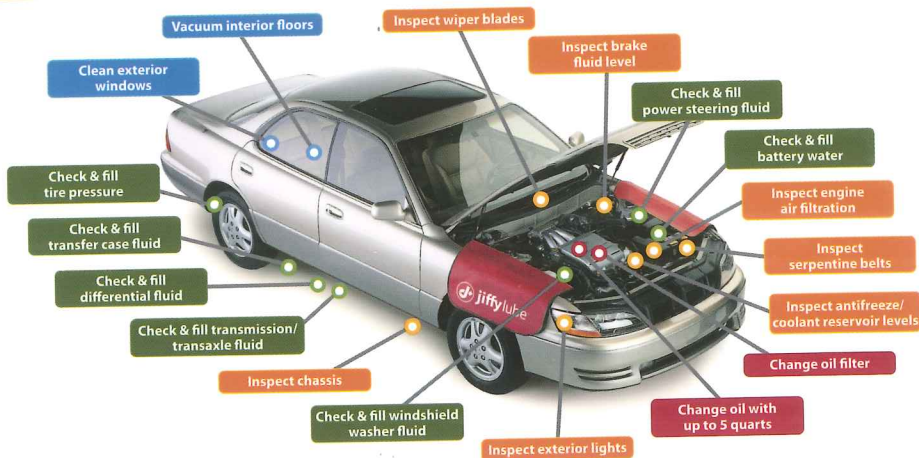

Jiffy Lube Signature Service[®] Oil Change

Our Signature Service is more than just an oil change. We **change** the oil with up to five quarts of quality motor oil, **change** the oil filter, **inspect** key components, **check and fill** the tires and multiple vital fluids, **clean** the exterior windows and vacuum the interior floors.

Change	Inspect	Check / Fill	Clean
<ul style="list-style-type: none"> Oil with up to 5 quarts of quality motor oil Oil filter 	<ul style="list-style-type: none"> Brake fluid level Serpentine belts Wiper blades Antifreeze/coolant reservoir level Engine air filtration system Exterior lights Chassis, lubricate when applicable 	<ul style="list-style-type: none"> Tire pressure Transmission/transaxle Differential Transfer case Power steering Windshield washer Battery water 	<ul style="list-style-type: none"> Exterior windows Vacuum interior floors

As an added value, between service visits up to 3,000 miles, customers receive free top-offs on motor oil with the same type of oil purchased originally and on any of the vital fluids, with a maximum of 2 quarts per fluid.